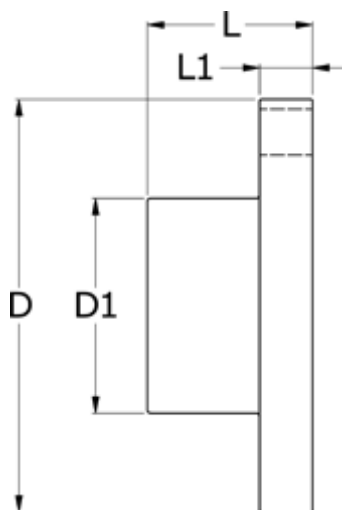

Article number: 330740001

Description: Coupling Rupex size 400  
Part 1

## Measures

---

D	= 400
D1	= 230
L	= 160
L1	= 42
Max bore	= 140
Torque (N m)	= 12500